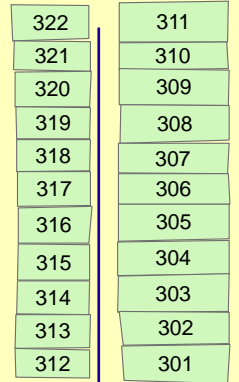

620N

400W

Esq Estates

Esquire Estates

Esquire

Ghost

270W

Esquire Estates
 425 N Esquire PKY
 Castle Dale, UT
 Contact: Bennie Killpack
 Phone: 435-381-5167