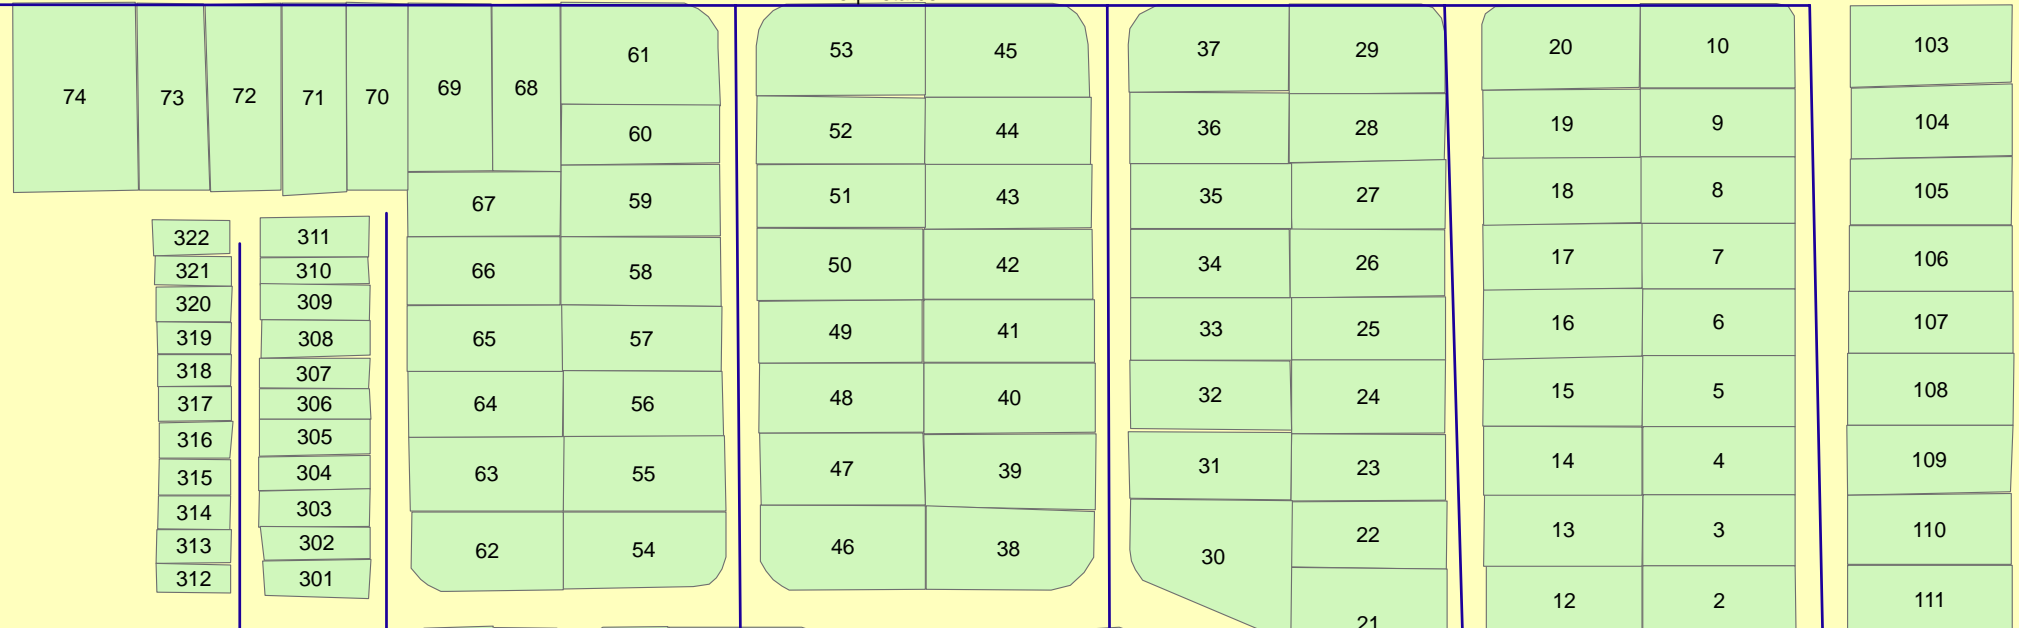

620N

400W

Esq Estates

Esquire Estates

Esquire

Ghost

270W

Esquire Estates
 425 N Esquire PKY
 Castle Dale, UT
 Contact: Bennie Killpack
 Phone: 435-381-5167