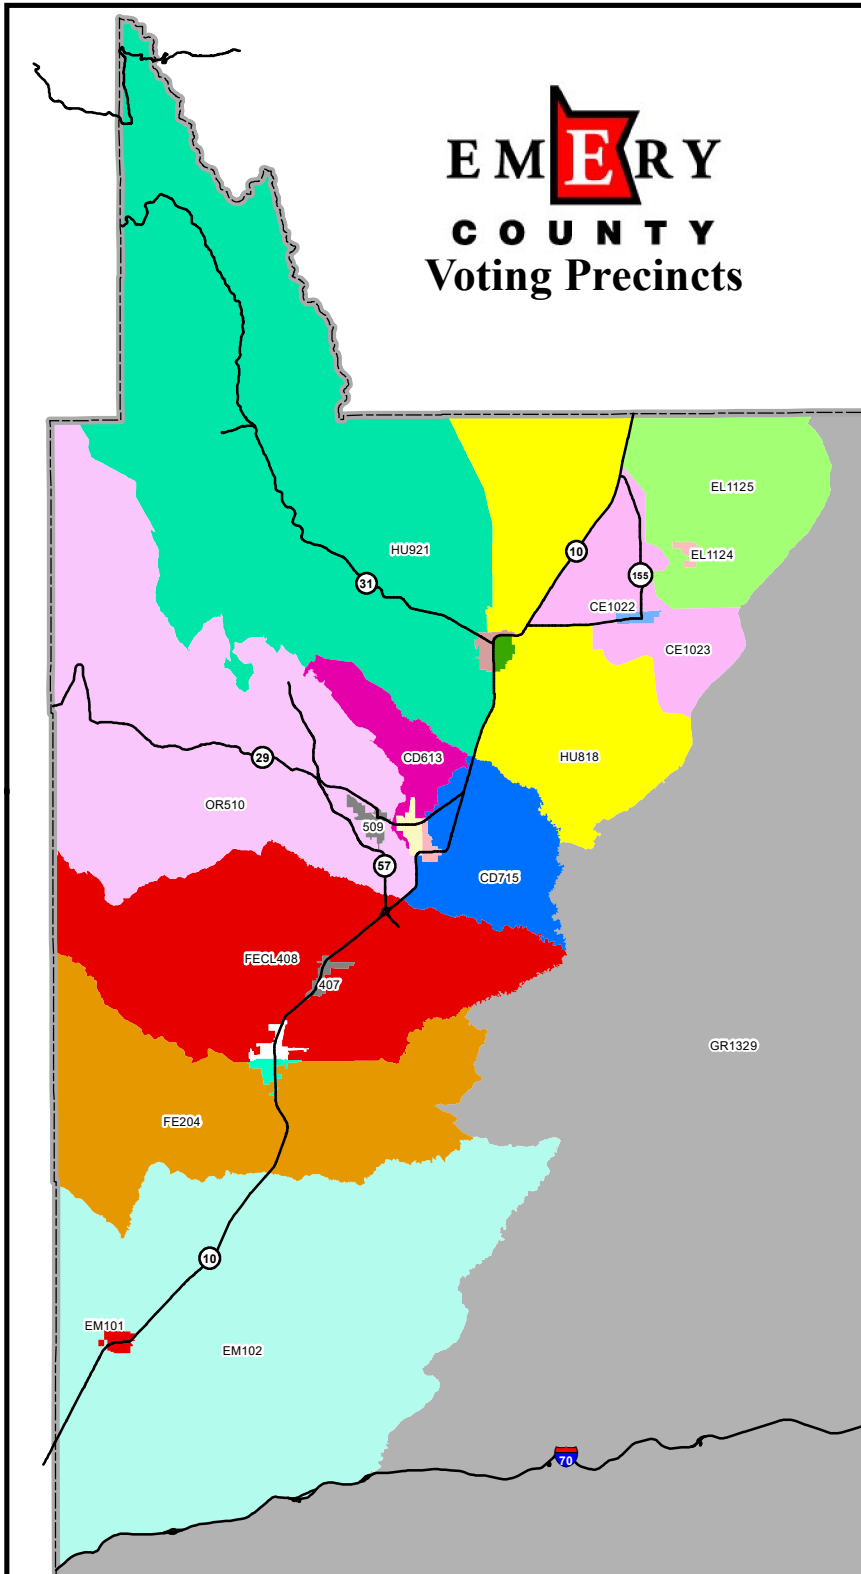

EMERY COUNTY

Voting Precincts

Inside City Limits	Outside City Limits
CD611	CD613
CD714	CD715
CE1022	CE1023
CL407	EL1125
EL1124	EM102
EM101	FE204
FE203	FECL408
FE305	GR1227
GR1226	GR1329
GR1328	HU818
HU817	HU921
HU920	OR510