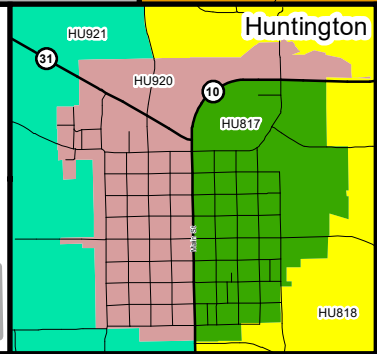

EMERY COUNTY

Voting Precincts

Inside City Limits	Outside City Limits
CD611	CD613
CD714	CD715
CE1022	CE1023
CL407	EL1125
EL1124	EM102
EM101	FE204
FE203	FECL408
FE305	GR1227
GR1226	GR1329
GR1328	HU818
HU817	HU921
HU920	OR510