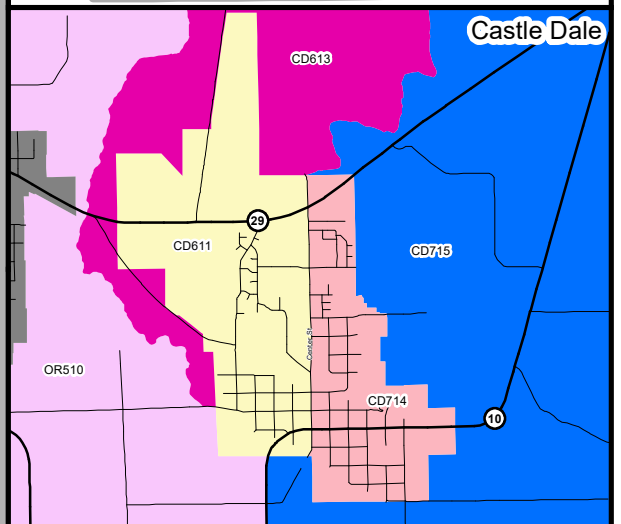

EMERY COUNTY

Voting Precincts

Inside City Limits	Outside City Limits
CD611	CD613
CD714	CD715
CE1022	CE1023
CL407	EL1125
EL1124	EM102
EM101	FE204
FE203	FECL408
FE305	GR1227
GR1226	GR1329
GR1328	HU818
HU817	HU921
HU920	OR510