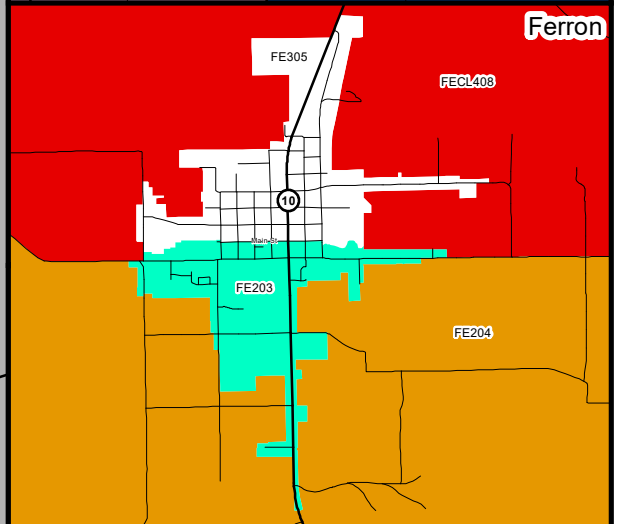

EMERY COUNTY

Voting Precincts

Inside City Limits	Outside City Limits
CD611	CD613
CD714	CD715
CE1022	CE1023
CL407	EL1125
EL1124	EM102
EM101	FE204
FE203	FECL408
FE305	GR1227
GR1226	GR1329
GR1328	HU818
HU817	HU921
HU920	OR510